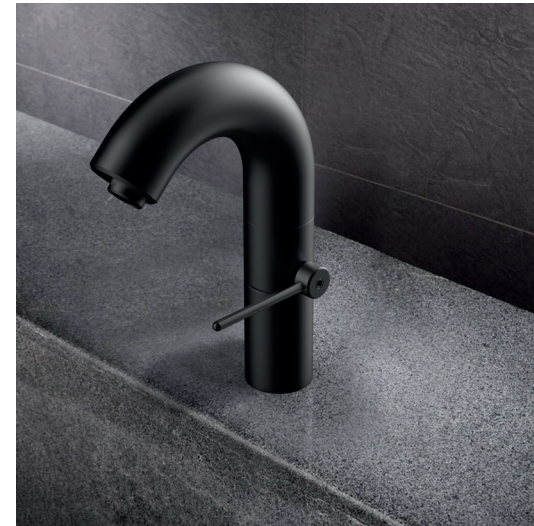

ITD © prototype
Miscelatore Tubo
Miscelatore lavabo
ITDesigner